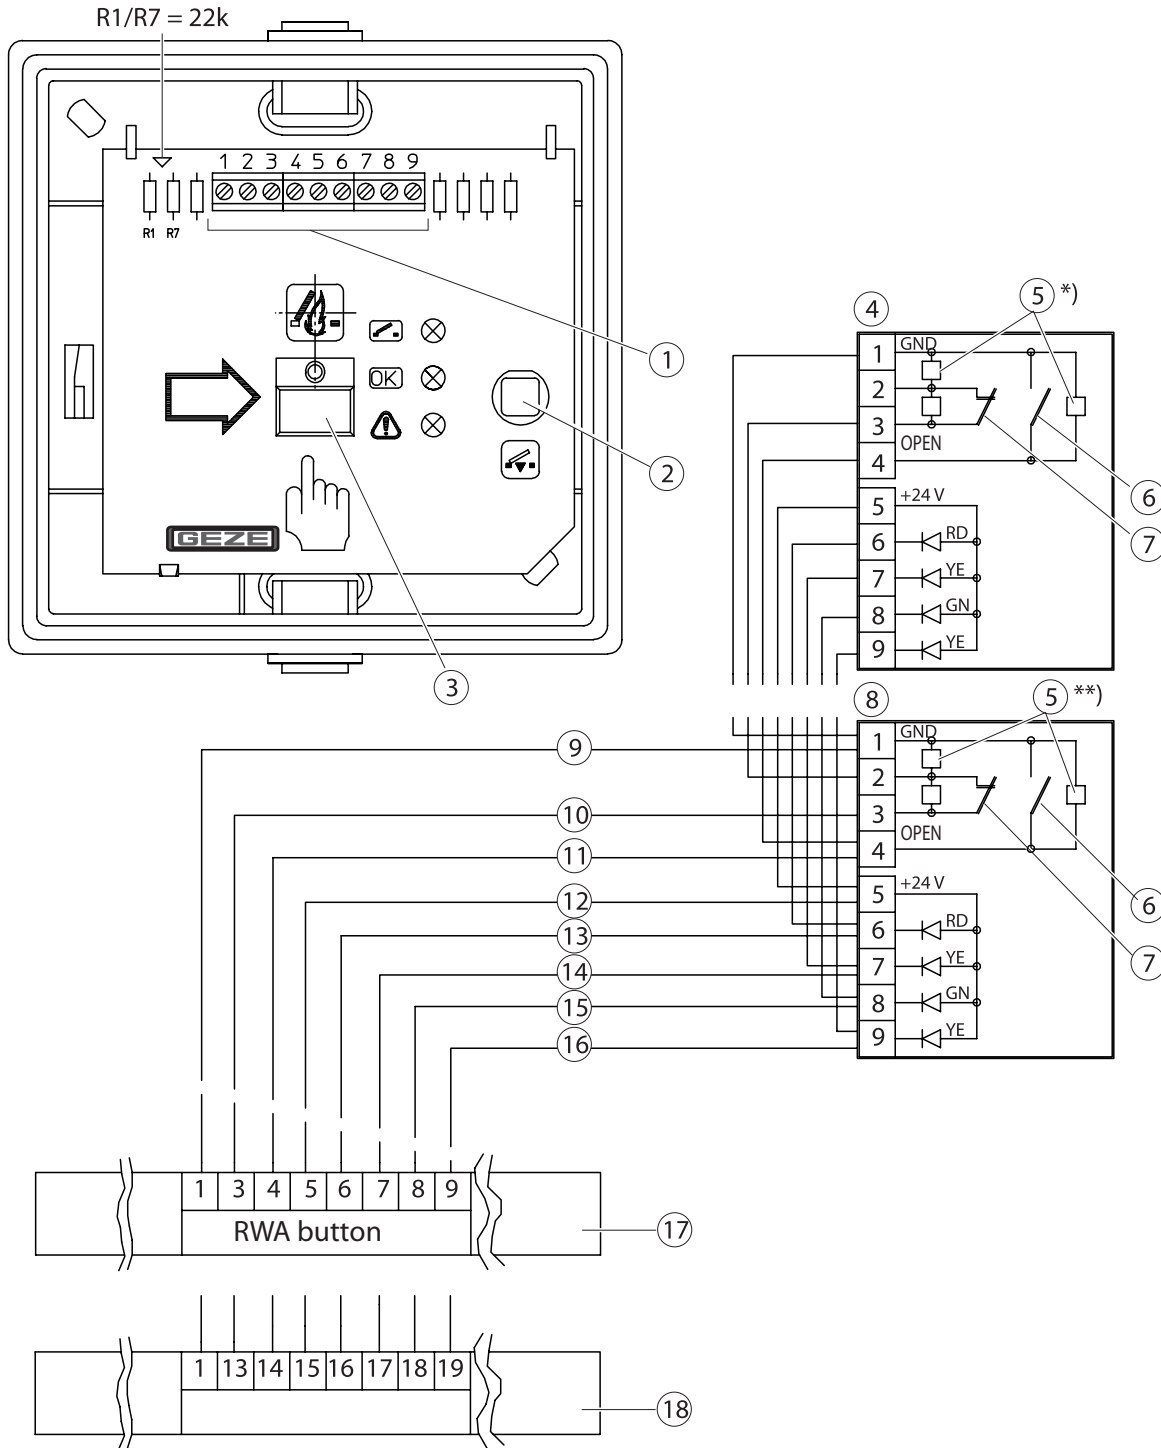

Connection and inner circuit

i ▶ The illustration shows the RWA button with the door opened.

1	Supply terminals	9	Alarm
2	CLOSE/reset switch	10	CLOSE
3	Fire switch/OPEN switch	11	+24 V
4	Last RWA button	12	LED Fire alarm
5	Termination resistors R1/R7	13	LED Window OPEN
*)	leave in last RWA button in series	14	LED Operation OK
***)	remove termination resistors in all series predecessors	15	LED Fault
6	CLOSE button	16	Terminal strip in the emergency power control unit E 260 N../.24V DC
7	Fire switch/OPEN switch	17	Terminal strip in the emergency power control unit MBZ 300, THZ, THZ Comfort
8	1st RWA button