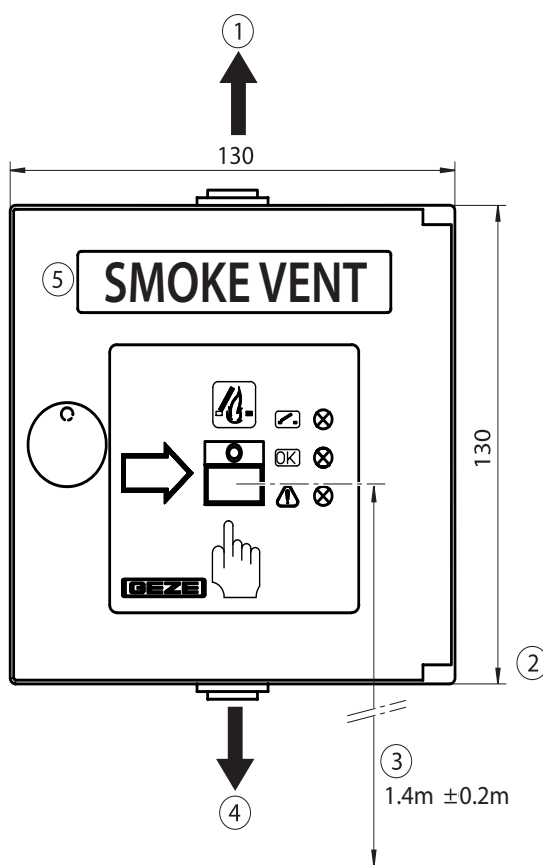

RWA button
FT4 K 24 V DC

GB Wiring diagram

136257-01

GEZE

Symbols and illustrations

Important information and technical notes are emphasised in order to illustrate the correct operation.

| Symbol | Meaning |
|--------|---|
| | means "important note"; information on avoiding material damage, understanding a concept or optimising working processes |
| | means "additional information" |
| | Symbol for an action: Here you have to do something. ▶ Observe the sequence if there are several action steps. |

Safety instructions

- The RWA button may only be used in combination with GEZE emergency power control units E 260 N (VdS), MBZ 300, THZ and THZ Comfort.
- Connection is made in accordance with the wiring diagram for the emergency power control unit.
- Laying and connection of cables may only be carried out by an approved electrician.
- ▶ Observe any conditions prescribed by the local fire brigade.
- ▶ Apply the sticker with details of the RWA button number onto the inside of the RWA button on site.
- ▶ Protect the RWA button from building dirt.
- ▶ Attach the wiring diagram in the RWA button.

Brief description

- The RWA button FT4 K-24V DC is used for manual triggering in the event of a hazard (fire).
- Surface-mounted housing
- Switching power max. 100 mA at 24 V DC.
- Glass pane replaceable.
- Colours available:
 - orange (similar to RAL 2011)
 - red (similar to RAL 3000)
 - blue (similar to RAL 5009)
 - grey (similar to RAL 7035)
 - yellow (similar to RAL 1018)

Installation

- ! The RWA button must be installed in a clearly visible position in the stairwell or corridor and must not be concealed by an open door leaf.

- 1 To the emergency power control unit or branch box
4 × 2 × 0.8 with screening
- 2 Depth 32 mm
- 3 Distance RWA button – floor
- 4 To the branch box of the next RWA button FT4 K-24 V
DC 4 × 2 × 0.8 with shield
- 5 Sticker "Smoke vent"