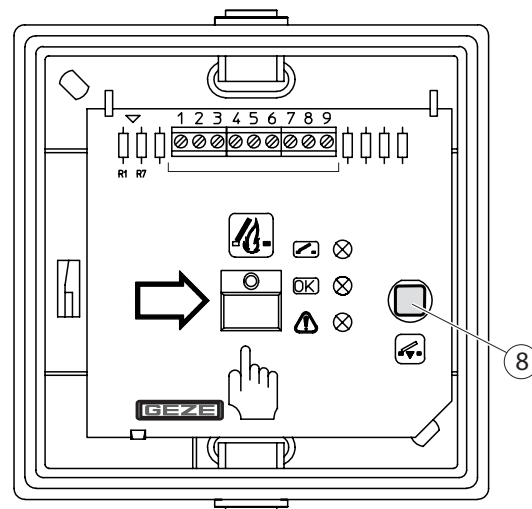

Close window after the RWA button, the smoke/heat detector or the fire alarm has been triggered:

- Open the door (5) of the RWA button.
- Press CLOSE/reset key (8).
- Close the door (5) of the RWA button again