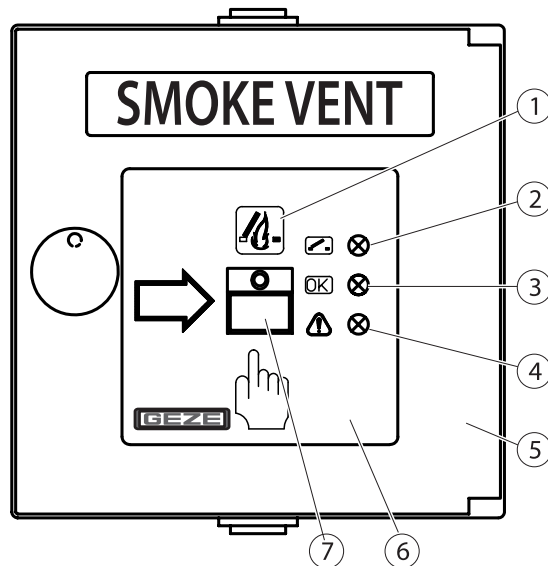

Initial operation

- ▶ Connect the RWA button according to the wiring diagrams for the emergency power control unit used.
- ▶ Test function.
- ▶ Apply the "Smoke vent" sticker in the required language.
- ▶ After the successful function test, open the door of the RWA button and remove the card cover from behind the glass pane.

Connection and inner circuit

i ▶ The illustration shows the RWA button with the door opened.

- | | | | |
|------|--|----|--|
| 1 | Supply terminals | 9 | Alarm |
| 2 | CLOSE/reset switch | 10 | CLOSE |
| 3 | Fire switch/OPEN switch | 11 | +24 V |
| 4 | Last RWA button | 12 | LED Fire alarm |
| 5 | Termination resistors R1/R7 | 13 | LED Window OPEN |
| *) | leave in last RWA button in series | 14 | LED Operation OK |
| ***) | remove termination resistors in all series predecessors | 15 | LED Fault |
| 6 | CLOSE button | 16 | Terminal strip in the emergency power control unit E 260 N../.24V DC |
| 7 | Fire switch/OPEN switch | 17 | Terminal strip in the emergency power control unit MBZ 300, THZ, THZ Comfort |
| 8 | 1 st RWA button | | |

Operation

! The RWA button must be installed in a clearly visible position in the stairwell or corridor and must not be concealed by an open door leaf.

In case of fire

► Break the pane (6) and press the fire switch (7).

Displays during operation

| Pos. | Description | Illuminated display | Meaning |
|------|--------------|-------------------------------|---|
| 1 | Fire alarm | red | After actuation of the alarm key or the automatic detector of the assigned emergency power control unit |
| 2 | Window OPEN | lit yellow flashing yellow | Window is open or not closed Motor opens or closes |
| 3 | Operation OK | green | Mains and battery connection are OK, there are no faults |
| 4 | Fault | yellow | Fault established at the emergency power control unit e.g. cable break, battery defective, collective fault message |