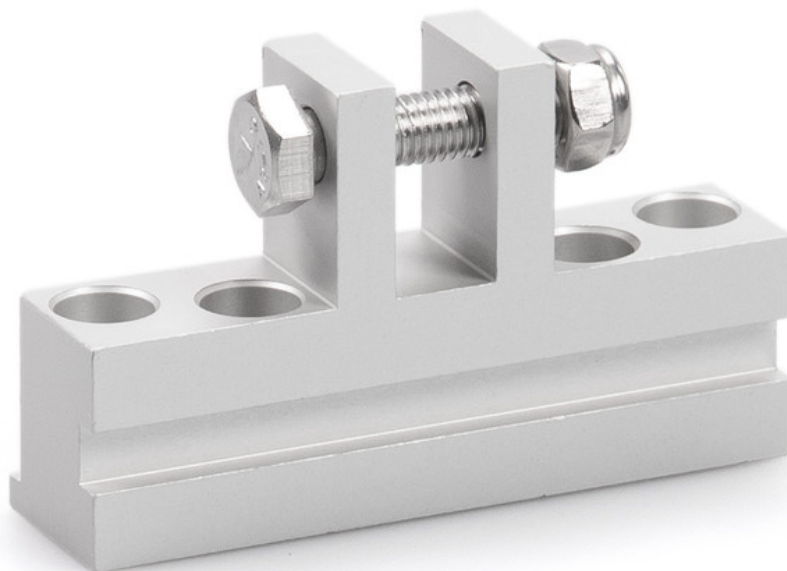

# Leaf bracket E 1500

# HSK HE \*

For roof window installation of the E 1500 N, E 250 NT and E 350 N spindle drives

#### AREAS OF APPLICATION

→ Main closing edge installation on roof window type Heral 85D

## PRODUCT FEATURES

→ Easy attachment